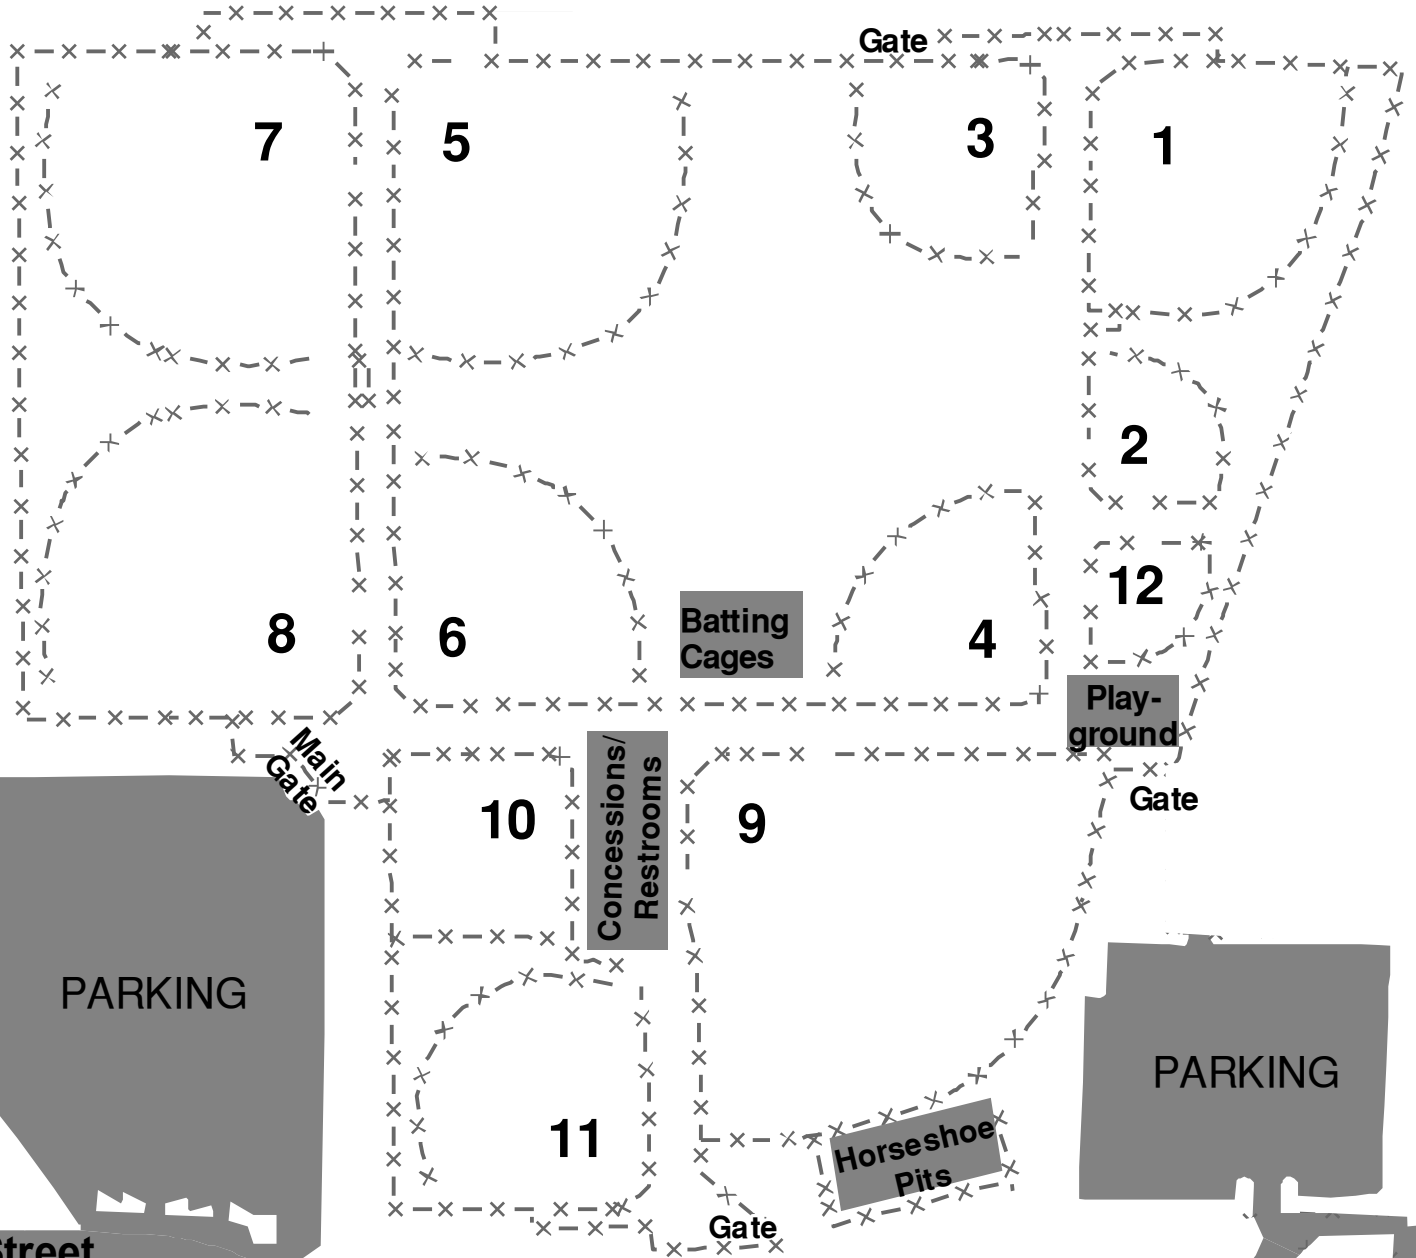

A.C. Caplinger Sports Complex
900 S Bryant Avenue
Edmond, OK 73034

S Bryant Avenue

E 9th Street

PARKING

PARKING

7

5

3

1

2

12

8

6

**Batting
Cages**

4

**Play-
ground**

**Main
Gate**

10

**Concessions/
Restrooms**

9

Gate

11

**Horseshoe
Pits**

Gate